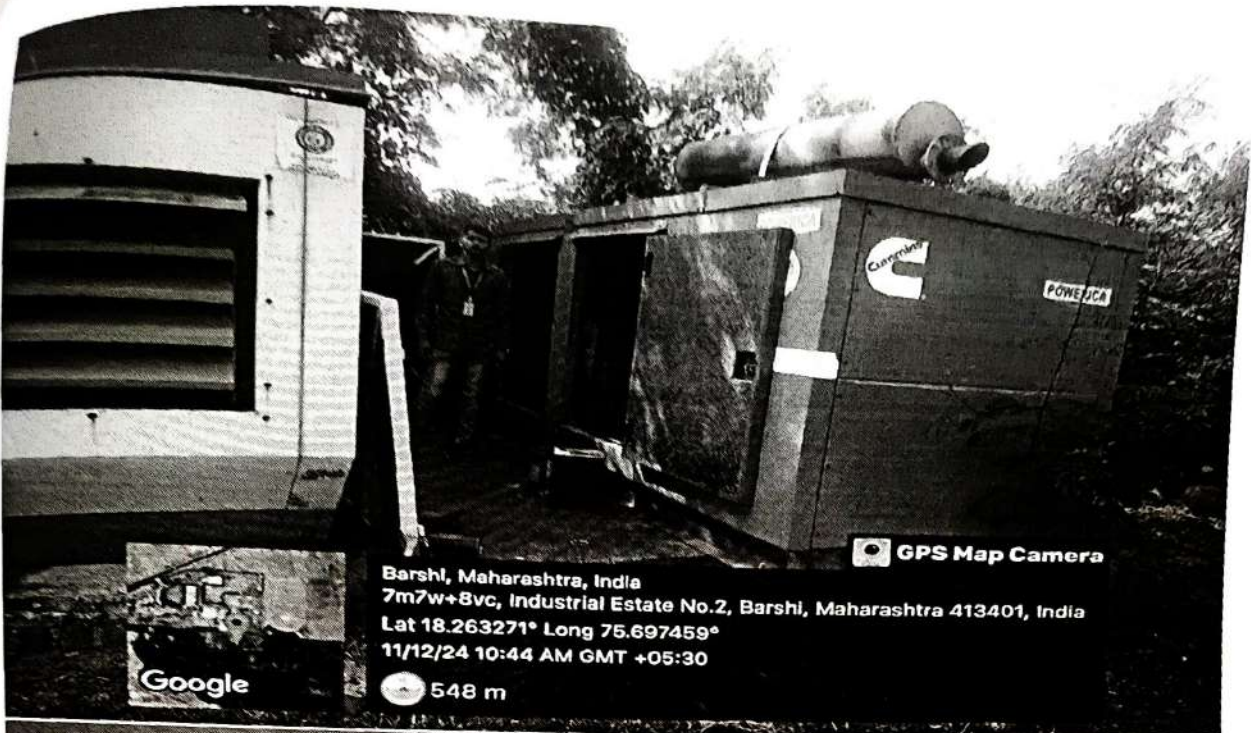

Barshi, Maharashtra, India
7m7w+8vc, Industrial Estate No.2, Barshi, Maharashtra 413401, India
Lat 18.263271° Long 75.697459°
11/12/24 10:44 AM GMT +05:30
548 m