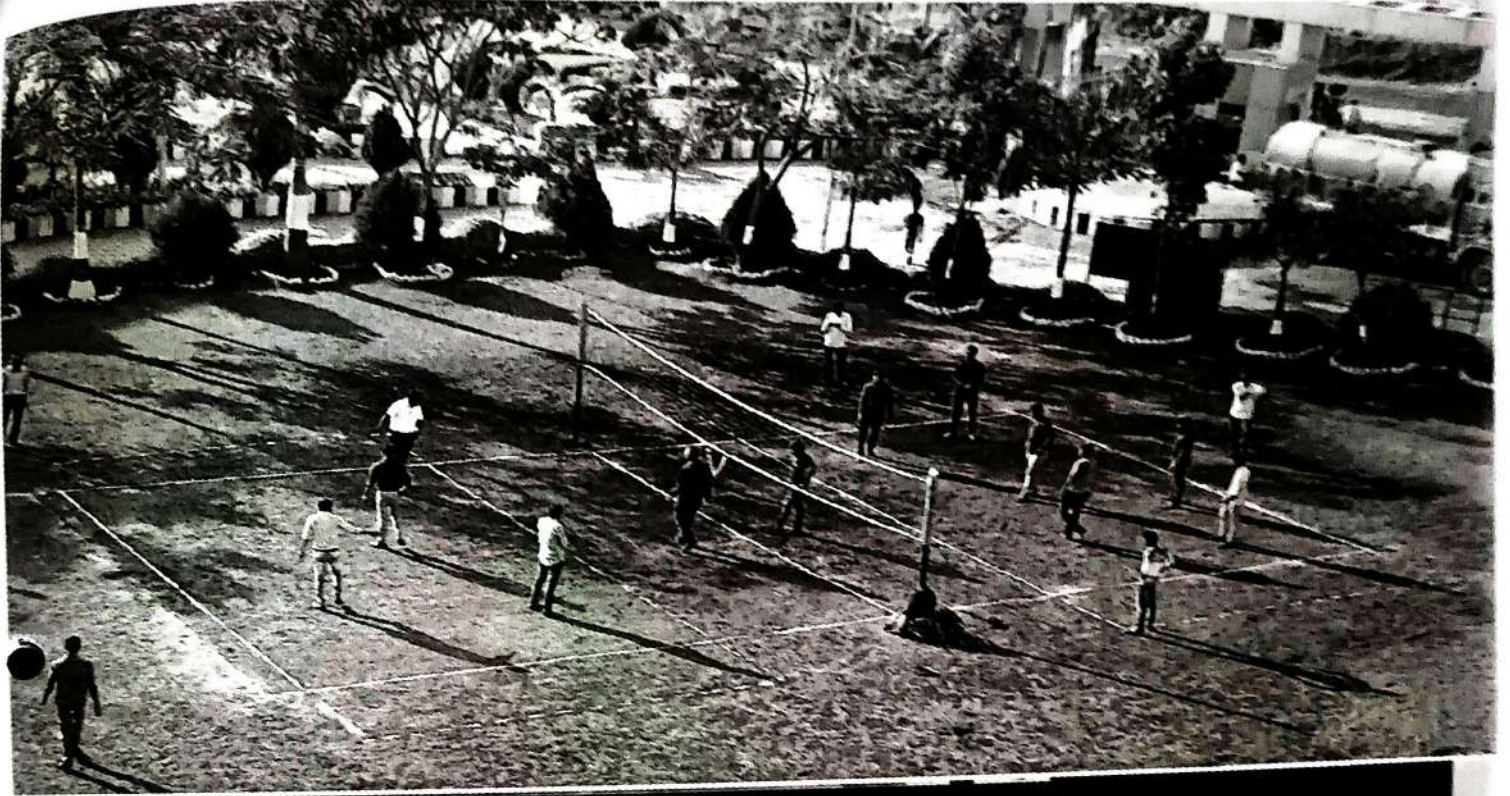

Barshi, Maharashtra, India
7M7W+MJC, Industrial Estate No.2, Barshi,
Maharashtra 413401, India
Lat 18.264366°
Long 75.696425°
20/11/22 01:02 PM GMT+05:30